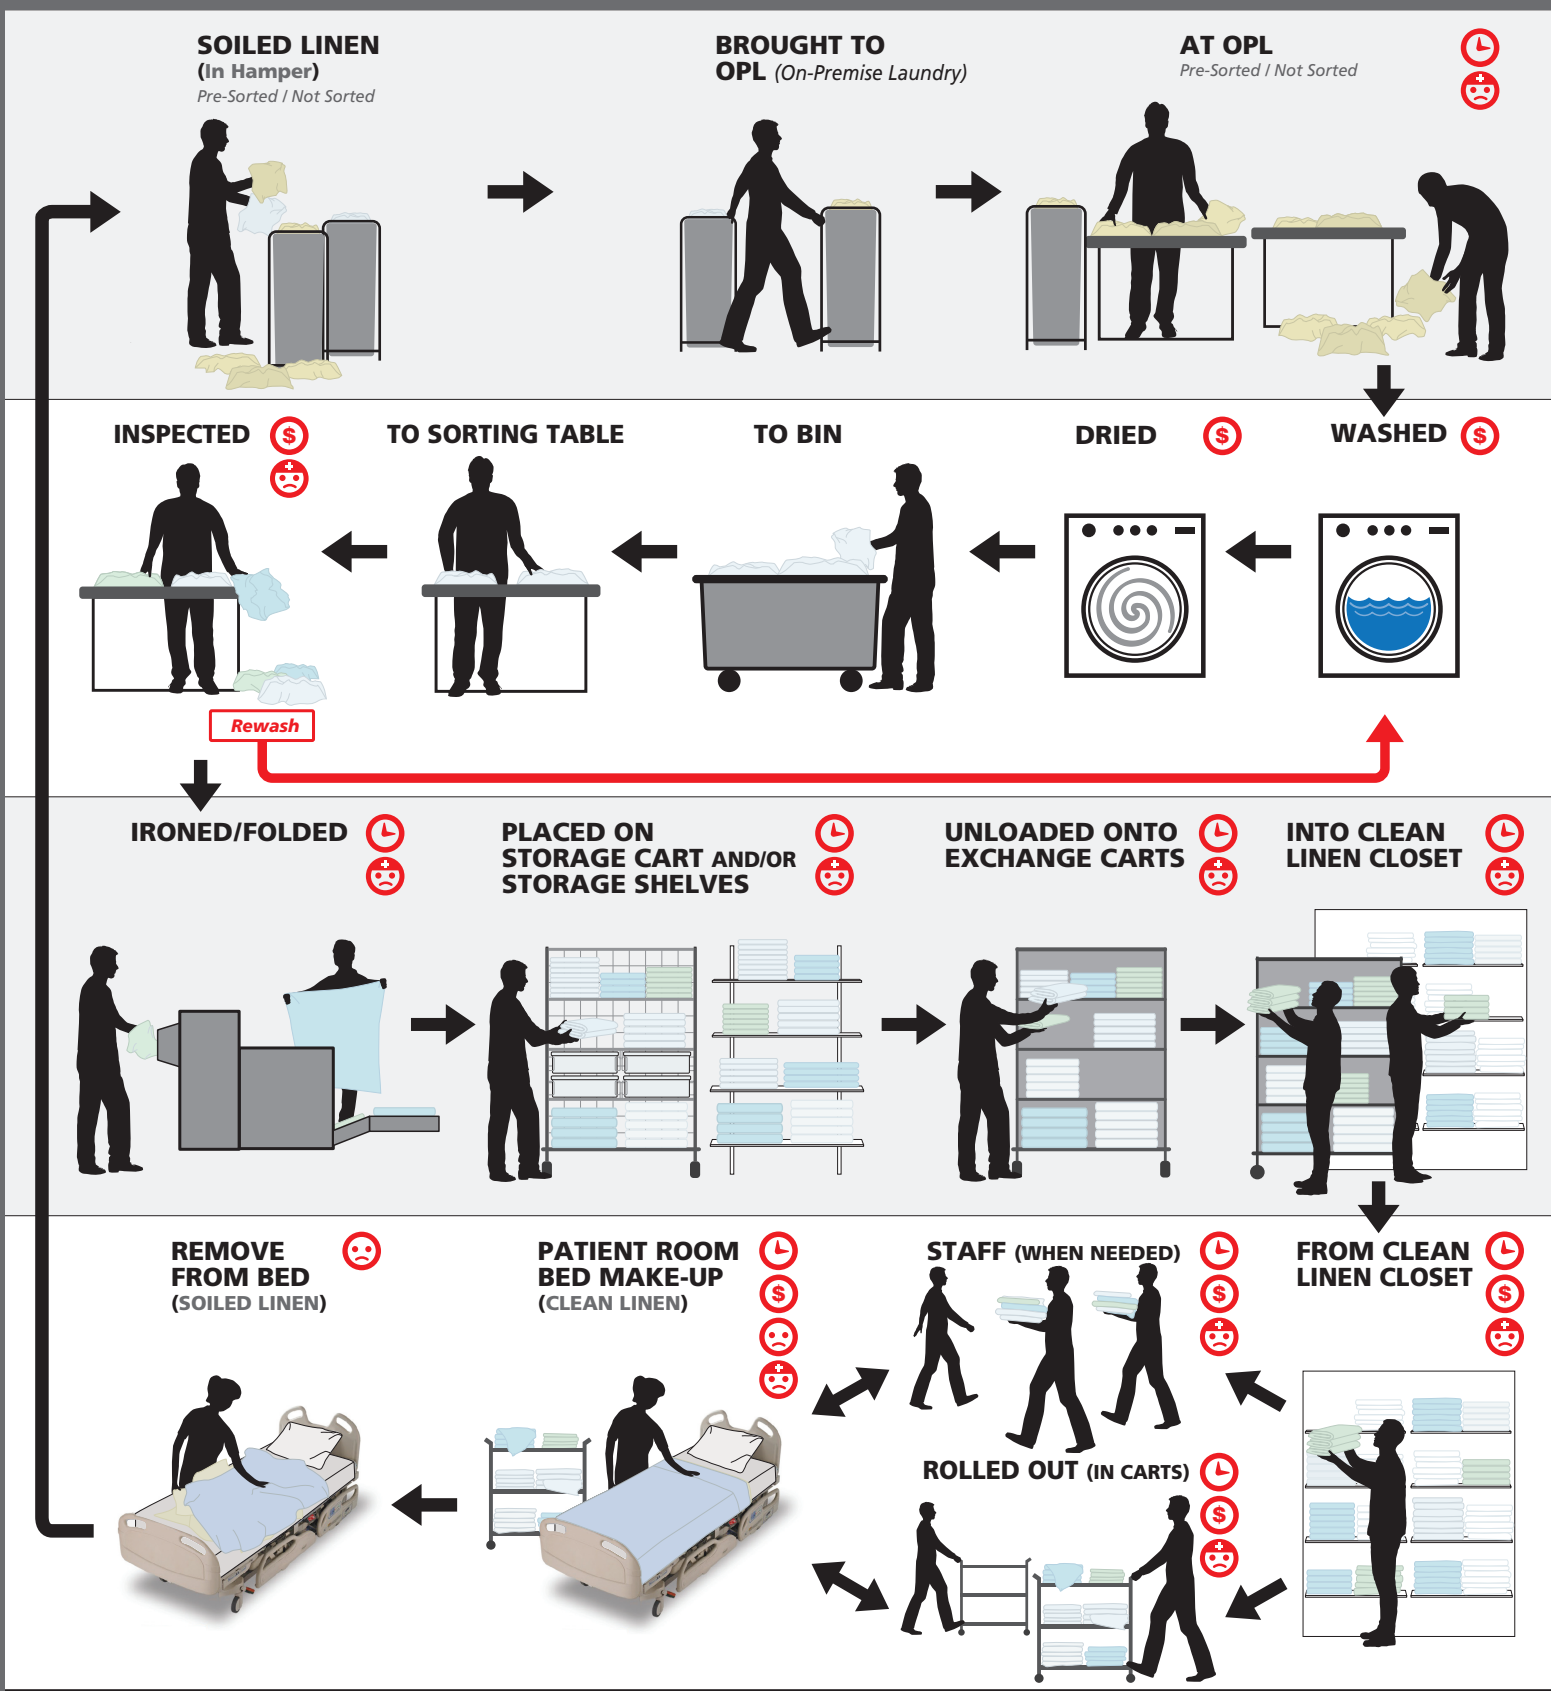

# THE LINEN FLOW – On-Premise Laundry

## TRADITIONAL PROCESS

🕒 🕒 Time Savings/Loss  
💰 💰 Cost Savings/Loss  
😊 😞 Patient Satisfaction/Dissatisfaction  
😊 😞 Staff Satisfaction/Dissatisfaction

# THE LINEN FLOW – On-Premise Laundry

🕒 🕒 Time Savings/Loss  
💰 💰 Cost Savings/Loss  
😊 😞 Patient Satisfaction/Dissatisfaction  
😊 😞 Staff Satisfaction/Dissatisfaction