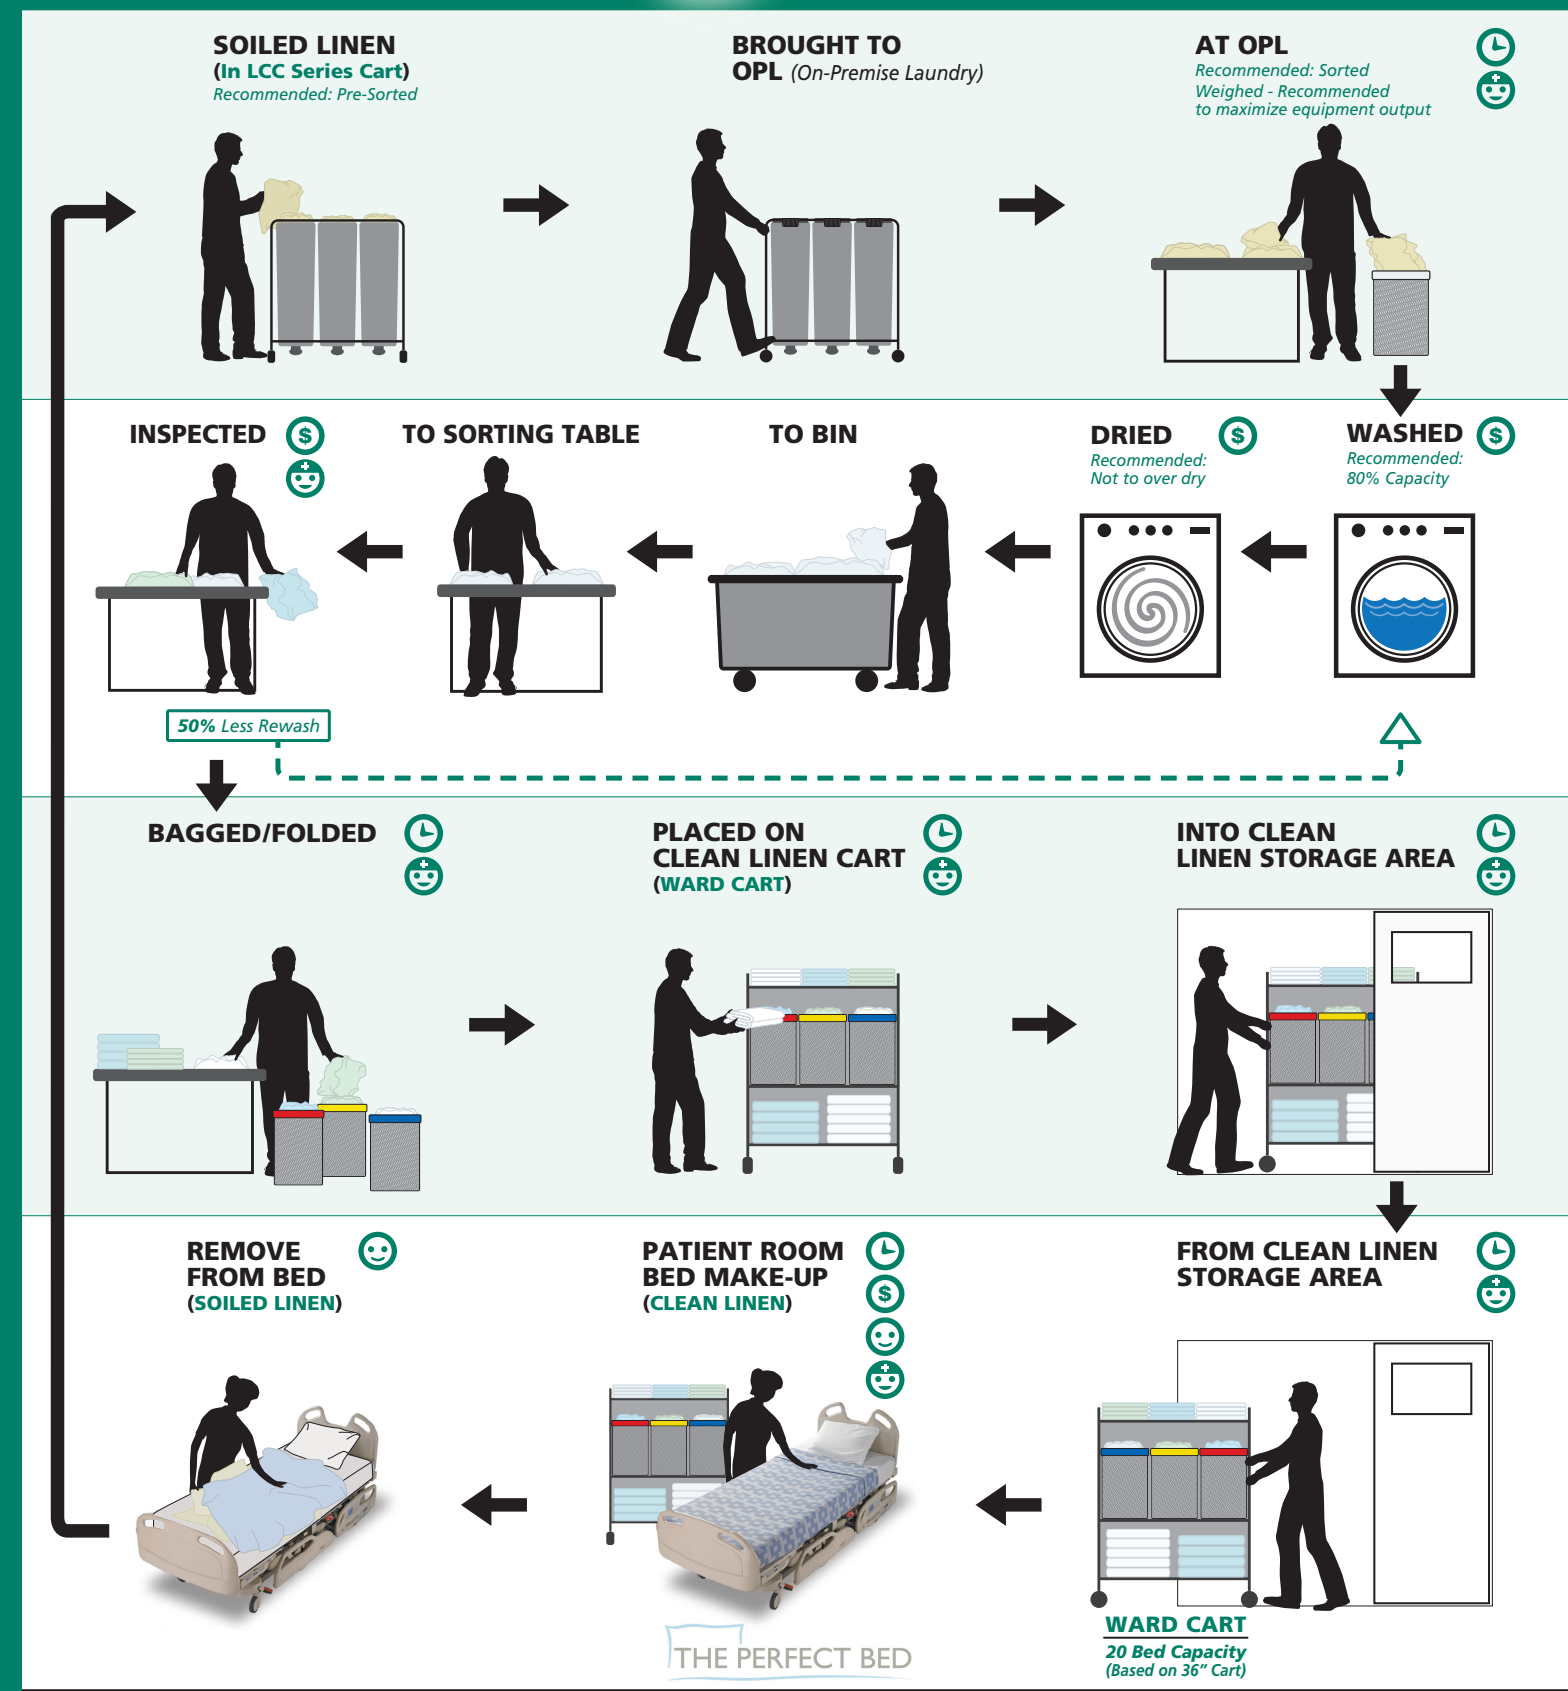

# THE LINEN FLOW – On-Premise Laundry

## TRADITIONAL PROCESS

🕒 🕒 Time Savings/Loss  
💰 💰 Cost Savings/Loss  
😊 😞 Patient Satisfaction/Dissatisfaction  
😊 😞 Staff Satisfaction/Dissatisfaction

# THE LINEN FLOW – On-Premise Laundry

🕒 🕒 Time Savings/Loss  
💰 💰 Cost Savings/Loss  
😊 😞 Patient Satisfaction/Dissatisfaction  
😊 😞 Staff Satisfaction/Dissatisfaction